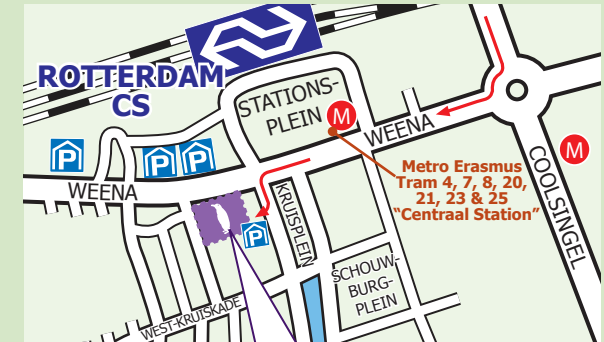

Meeting Centers

Regardz

Weena Point Rotterdam

Regardz Weena Point Rotterdam

Weena 762
3014 DA Rotterdam
T 00 31 (0)10-201 00 90
weenapoint@regardz.nl
www.regardz.nl

Public Transport:

Regardz Weena Point is easily accessible by train. Regardz Weena Point is located directly opposite Rotterdam central station. Leave the station from exit 'Centrum'. Turn right at the 'Free Record Shop' and turn left (past 'Engels'). Cross the street and walk to the right. Regardz Weena Point is located at number 762, 2nd floor, above 'Woonbron'.

Parking:

Regardz Weena Point has 34 parking spaces on site (entrance Kruisplein). There is also sufficient parking available in the direct vicinity.

Do you use a GPS? Type in Kruisplein 15, Rotterdam as address.

Meeting Centers

Event Centers

Hotels

Meeting Centers

Regardz

A16 DORDRECHT BREA A15 GORINCHEM