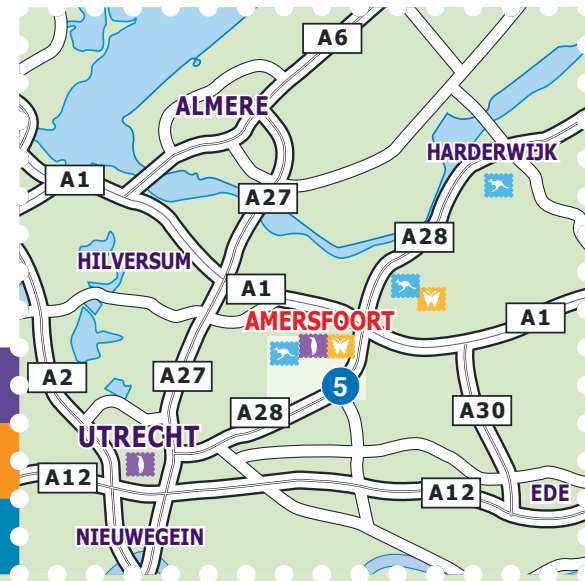

Hotels

Regardz

Berghotel Amersfoort

Regardz Berghotel Amersfoort

Utrechtseweg 225
3818 EG Amersfoort
T 0031-(0)33-422 42 22
berghotel@regardz.nl
www.regardz.nl

Public Transport:

Take a train to Amersfoort. From trainstation Amersfoort take bus number 56 towards 'Wijk bij Duurstede'. Get off at 'Potgieterlaan'. You can also take bus number 10, and get off at 'Meander Medisch Centrum'.

Parking:

There is sufficient parking space around Regardz Berghotel.