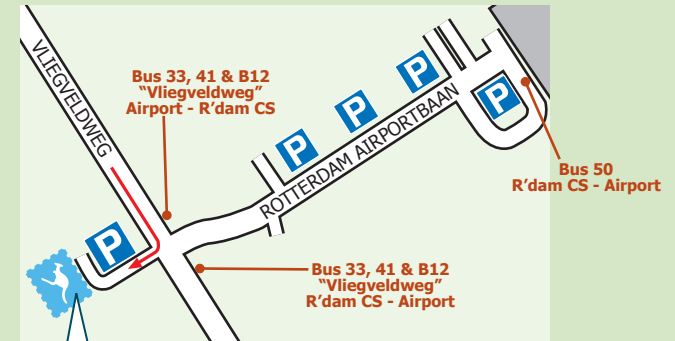

Hotels

Regardz

Airport Hotel Rotterdam

Regardz Airport Hotel Rotterdam

Vliegveldweg 59-61
 3043 NT Rotterdam
 T 00 31 (0)10-462 55 66
 airporthotel@regardz.nl
 www.regardz.nl

Public Transport:

Regardz Airport Hotel is easily accessible by public transport. From Rotterdam central station you can choose bus 50, a non-stop connection to Rotterdam Airport. From here it is a 10-minute walk towards the hotel. Bus 33 or B12 are other options from Rotterdam central station. Get off at "Vliegveldweg", directly opposite the hotel. If you arrive at train station Rotterdam north, Schiedam or Randstadrail station "Melanchthonweg" take bus 41 for the final part. Get off at "Vliegveldweg", directly opposite the hotel.

Parking:

There is sufficient parking space around Regardz Airport Hotel.

Meeting Centers

Event Centers

Hotels

Hotels