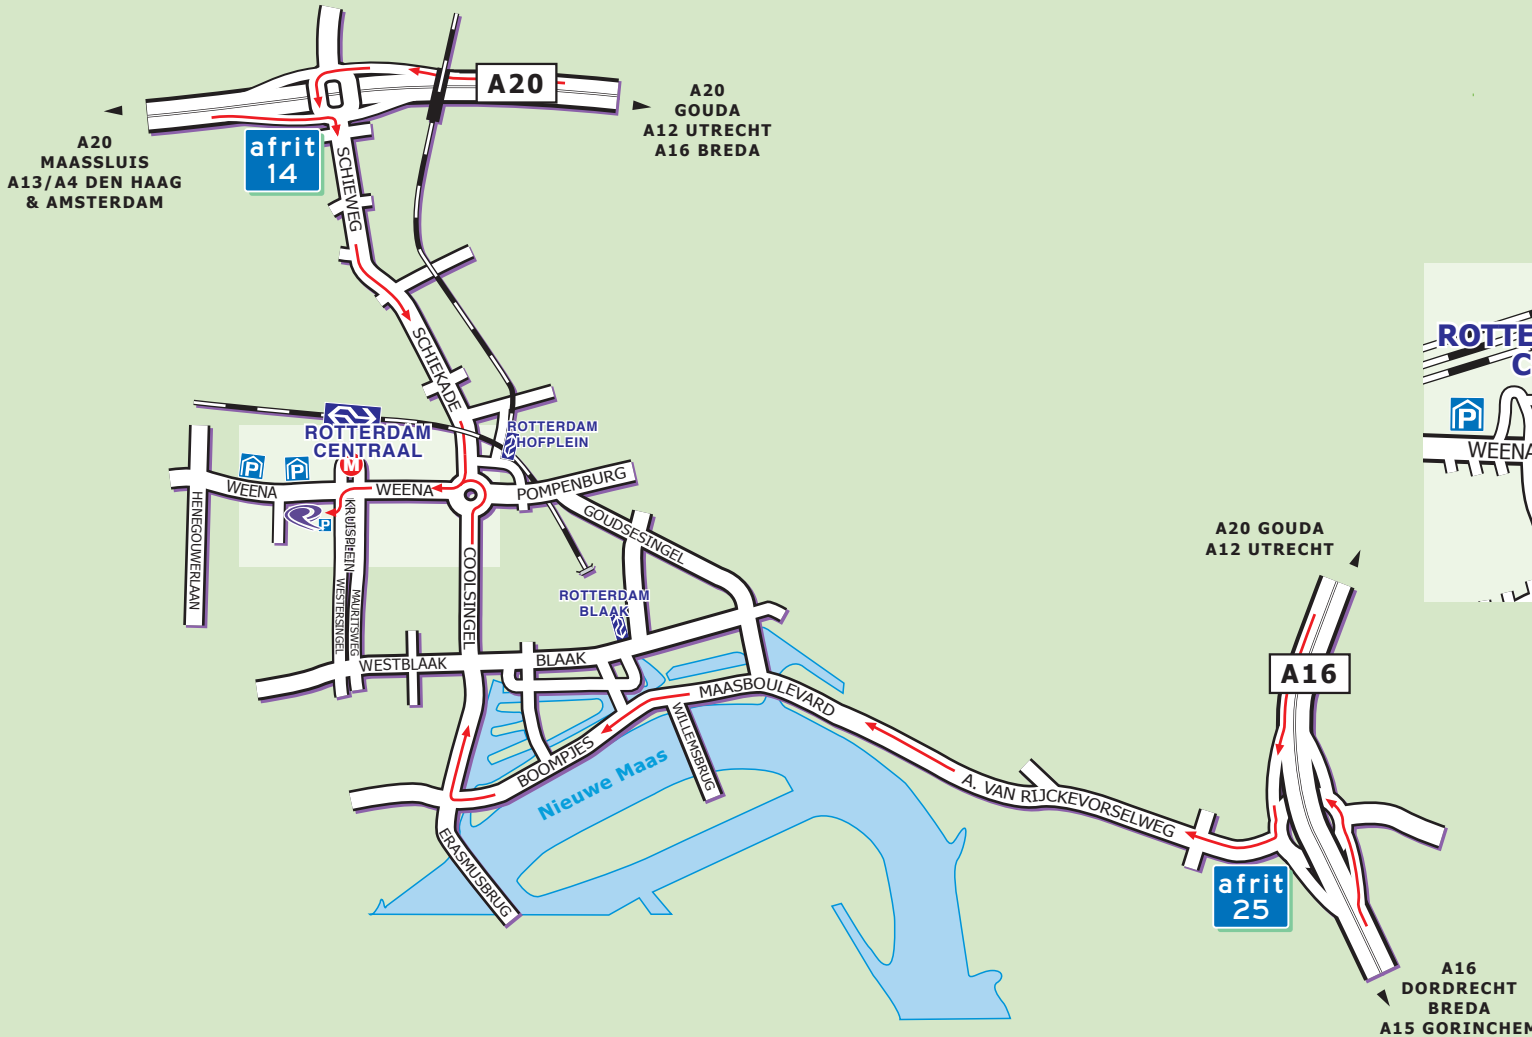

Weena Point Rotterdam

Weena 762
 3014 DA Rotterdam
 T 010 - 201 00 90
info@weenapointrotterdam.nl
www.weenapointrotterdam.nl

Public Transport:

Weena Point Rotterdam is easily accessible by train. It is situated opposite Rotterdam Central Train Station. Walk towards the exit 'Centrum'. Follow the 'Centrum' signs to the right and then keep following the signs to the left past the 'Groothandelsgebouw'. Cross the Weena and walk to the right. Weena Point Rotterdam is located at number 762, on the second floor, above 'Woonbron'.

Parking:

Weena Point Rotterdam has 34 private parking places (paid) in the Weena Point Complex parking garage. The parking garage entrance is at the end of the dead end street 'Kruisplein'. This is around the corner from the main entrance. Stay on the Weena above the tunnel to reach Kruisplein. There is also sufficient paid parking available surrounding Weena Point Rotterdam.

GPS: Type in 'Kruisplein 15, Rotterdam'.

Weena Point Rotterdam