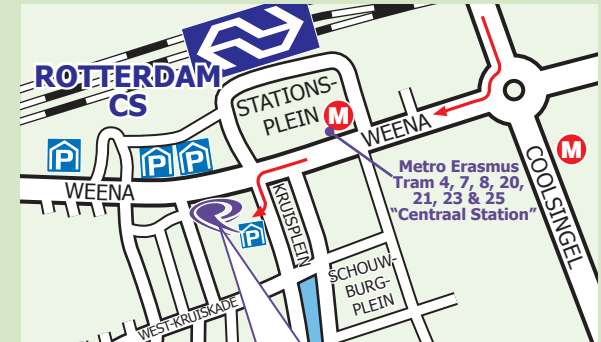

Weena Point Rotterdam

Weena 762
 3014 DA Rotterdam
 T 010 - 201 00 90
info@weenapointrotterdam.nl
www.weenapointrotterdam.nl

Public Transport:

Weena Point Rotterdam is easily accessible by train. It is situated opposite Rotterdam Central Train Station. Walk towards the exit 'Centrum'. Follow the 'Centrum' signs to the right and then keep following the signs to the left past the 'Groothandelsgebouw'. Cross the Weena and walk to the right. Weena Point Rotterdam is located at number 762, on the second floor, above 'Woonbron'.

Parking:

Weena Point Rotterdam has 34 private parking places (paid) in the Weena Point Complex parking garage. The parking garage entrance is at the end of the dead end street 'Kruisplein'. This is around the corner from the main entrance. Stay on the Weena above the tunnel to reach Kruisplein. There is also sufficient paid parking available surrounding Weena Point Rotterdam.

GPS: Type in 'Kruisplein 15, Rotterdam'.

Weena Point Rotterdam