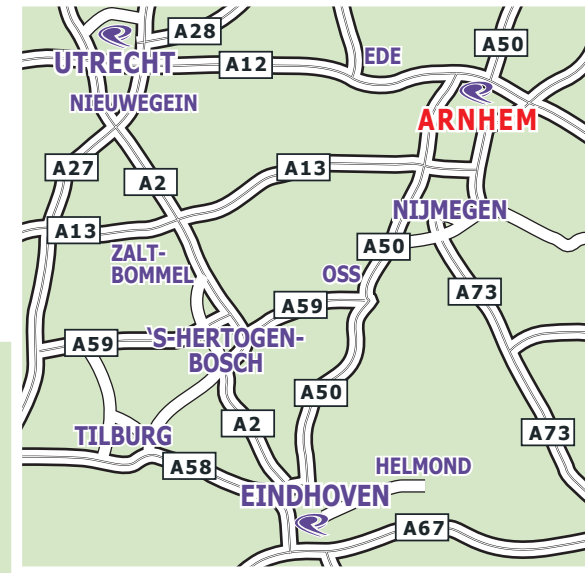

WTC Arnhem

Nieuwe Stationsstraat 10
 6811 KS Arnhem
 T 026 - 353 78 40
 info@wtcarnhem.nl
 www.wtcarnhem.nl

Public Transport:

WTC Arnhem is located right next to the Arnhem central station. If you arrive by train follow the signs 'Kantorenplein'. At the busstation take staircase 3 to the 1st floor. Walk to the main entrance of the blue tower.

Parking:

You can park at parking garage 'Centraal'. From here take the elevator towards WTC. Get off at exit +1 and walk to the main entrance of the blue tower.

Navigation system: Use 'Willemstunnel 1, 6811 KZ Arnhem'.