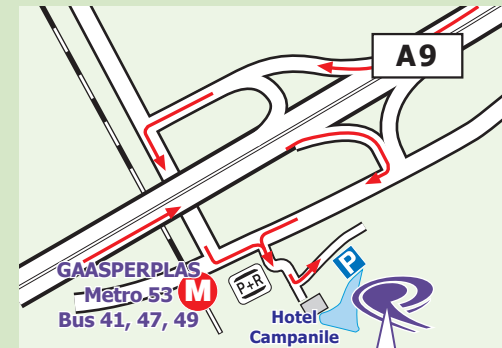

Planetarium Amsterdam

Kromwijkdreef 11
 1108 JA Amsterdam Zuid-Oost
 T 020 - 651 85 85
 info@planetariumamsterdam.nl
 www.planetariumamsterdam.nl

Public Transport:

From central station Amsterdam you can take metro line 53, get off at 'Gaasperplas'. Walk down the steps and turn left. The travel time from Central Station is about 20 minutes. Bus lines 41, 47 and 49 also stop at metro station Gaasperplas. From the station walk towards the back end of Hotel Campanile, you will see Planetarium Amsterdam on your right hand side.

Parking:

Planetarium Amsterdam has sufficient paid parking space. After going through the gate you can park on the left hand side on the parking lot.

Navigation system: Type in 'Loosdrechtdreef 3, Amsterdam Zuid-Oost'.