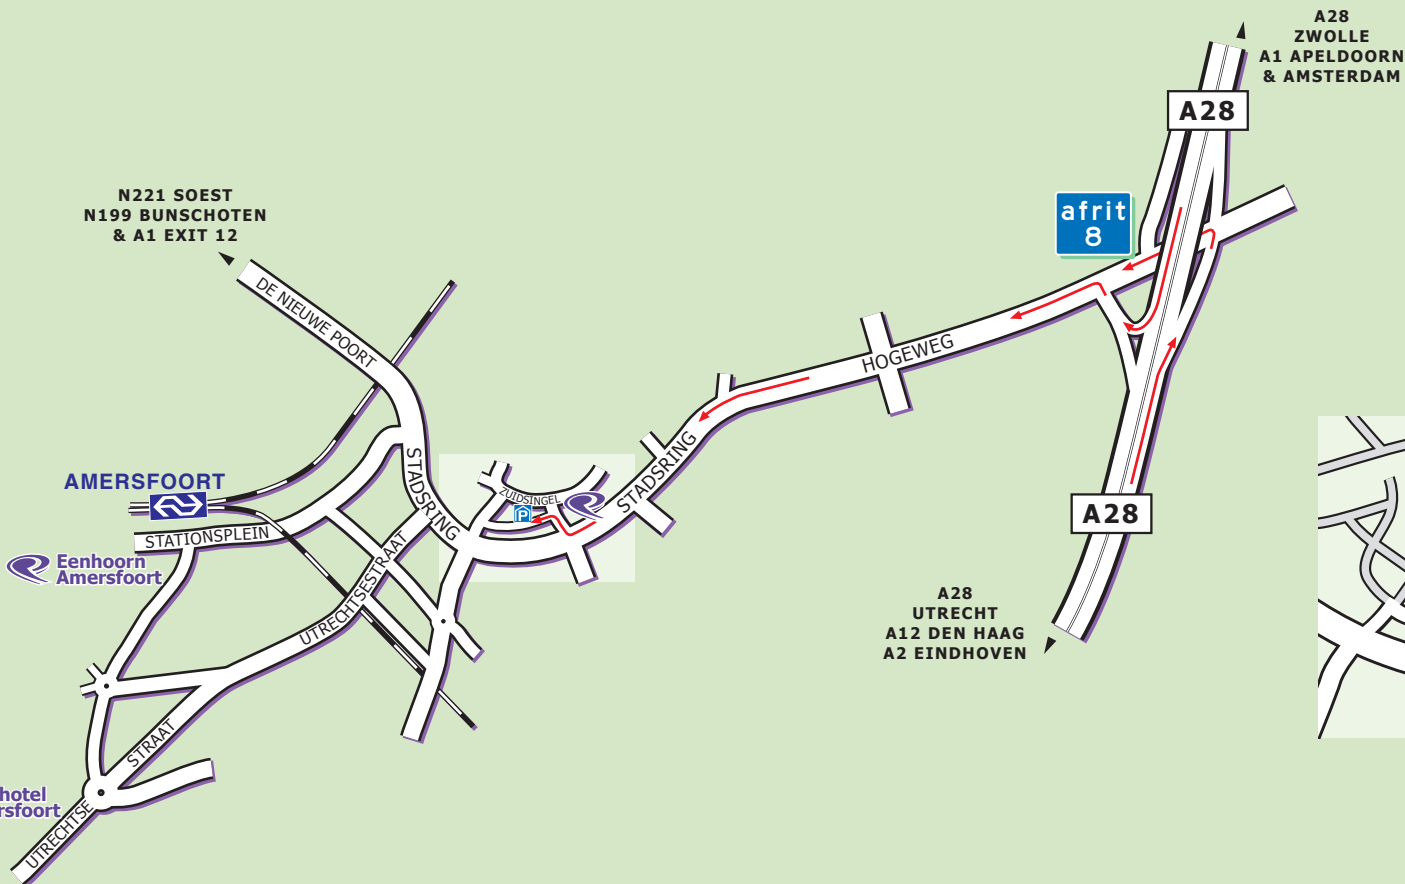

Mariënhof Amersfoort

Kleine Haag 2
3811 HE Amersfoort
T 033 - 463 29 79

info@marienhofamersfoort.nl
www.marienhofamersfoort.nl

Public Transport:

It is a 20-minute-walk from Central Station towards Mariënhof Amersfoort. You can also take bus number 5, 6, 7, 77, 78, 80 or 82 and get off at 'Hendrik van Viandenstraat'. You will find Mariënhof Amersfoort opposite the bus stop.

Parking:

It is about 200 meters from Mariënhof Amersfoort to the public parking garage 'Koestraat'. The parking garage has 400 parking spaces and is opened 24/7.

Mariënhof Amersfoort