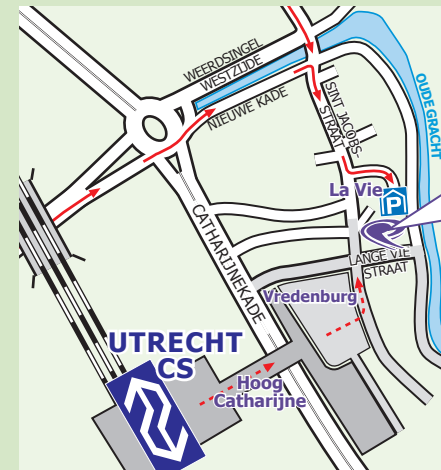

La Vie Utrecht

Lange Viestraat 351
3511 BK Utrecht
T 030 - 234 00 88
info@lavieutrecht.nl
www.lavieutrecht.nl

Public Transport:

From Utrecht Central Station take exit 'Centrumzijde' and follow the signs for 'Vredenburg' through the shopping centre. La Vie Utrecht is located opposite the 'Vredenburg' (square) in the same building as 'De Bijenkorf'. Take one of the two 'Kantorenpand La Vie' entrances next to the entrance of the 'Bijenkorf'. Take the elevator towards the 4th floor, where our reception is located.

Parking:

Guests can use the parking garage 'La Vie'. This garage offers 325 parking spaces. On parking level 14 you will find a direct passage towards La Vie Utrecht. Exit cards (paid) are available at the reception.

Navigation system: Type in 'Rozenstraat 1, 3511 BS Utrecht'.

La Vie Utrecht