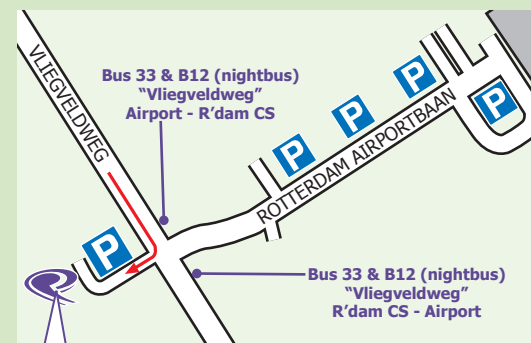

Airport Hotel Rotterdam

Vliegveldweg 59-61

3043 NT Rotterdam

T 010 - 462 55 66

info@airporthotelrotterdam.nl

www.airporthotelrotterdam.nl

Public Transport:

Airport Hotel Rotterdam is easily accessible by public transport. From Rotterdam Central Station you can take bus 33 or B12 (nightbus). Get off at 'Vliegveldweg', directly opposite the hotel.

Parking:

There is sufficient free parking space at Airport Hotel Rotterdam.

Airport Hotel Rotterdam